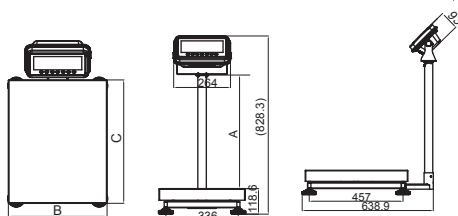

BWS Waterproof Platform Scales

Model Name	Platform Size	Capacity	Readability	Division	Approx. Weight	Approval
BWS-3236-15K	320mm x 360mm	15kg	2g	6,000d	15kg	CE
BWS-3236-30K	320mm x 360mm	30kg	5g	6,000d	15kg	CE
BWS-3236-60K	320mm x 360mm	60kg	10g	6,000d	15kg	CE
BWS-4050-30K	400mm x 500mm	30kg	5g	6,000d	21kg	CE
BWS-4050-60K	400mm x 500mm	60kg	10g	6,000d	21kg	CE
BWS-4050-150K	400mm x 500mm	150kg	20g	6,000d	21kg	CE
BWS-6060-60K	600mm x 600mm	60kg	10g	6,000d	27kg	CE
BWS-6060-150K	600mm x 600mm	150kg	20g	6,000d	27kg	CE
BWS-6060-300K	600mm x 600mm	300kg	50g	6,000d	27kg	CE
BWS-3024-6K-MR	300mm x 240mm	6kg/3kg	2g/1g	2 x 3,000e	9kg	CE, OIML
BWS-3236-15K-MR	320mm x 360mm	15kg/6kg	5g/2g	2 x 3,000e	15kg	CE, OIML
BWS-3236-30K-MR	320mm x 360mm	30kg/15kg	10g/5g	2 x 3,000e	15kg	CE, OIML
BWS-3236-60K-MR	320mm x 360mm	60kg/30kg	20g/10g	2 x 3,000e	15kg	CE, OIML
BWS-4050-60K-MR	400mm x 500mm	60kg/30kg	20g/10g	2 x 3,000e	21kg	CE, OIML
BWS-4050-150K-MR	400mm x 500mm	150kg/60kg	50g/20g	2 x 3,000e	21kg	CE, OIML
BWS-3236-15K-M	320mm x 360mm	15kg	5g	3,000e	15kg	CE, OIML
BWS-3236-30K-M	320mm x 360mm	30kg	10g	3,000e	15kg	CE, OIML
BWS-3236-60K-M	320mm x 360mm	60kg	20g	3,000e	15kg	CE, OIML
BWS-4050-30K-M	400mm x 500mm	30kg	10g	3,000e	21kg	CE, OIML
BWS-4050-60K-M	400mm x 500mm	60kg	20g	3,000e	21kg	CE, OIML
BWS-4050-150K-M	400mm x 500mm	150kg	50g	3,000e	21kg	CE, OIML
BWS-6060-60K-M	600mm x 600mm	60kg	20g	3,000e	27kg	CE, OIML
BWS-6060-150K-M	600mm x 600mm	150kg	50g	3,000e	27kg	CE, OIML
BWS-6060-300K-M	600mm x 600mm	300kg	100g	3,000e	27kg	CE, OIML

Dimensions(mm)

	BWS-3236	BWS-4050	BWS-6060	BWS-6080
A	400	400	400	400
B	320	400	600	600
C	360	500	600	800

BWS-4050, BWS-6060

BWS-3236, BWS-3024