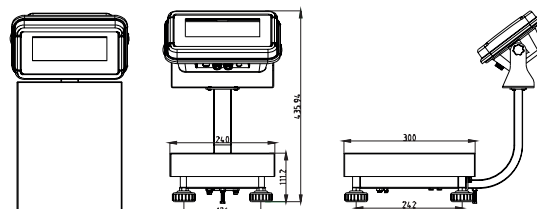

BWS Waterproof Platform Scales

Model Name	Platform Size	Capacity	Readability	Division	Approx. Weight	Approval
BWS-3236-15K	320mm x 360mm	15kg	2g	6,000d	15kg	CE
BWS-3236-30K	320mm x 360mm	30kg	5g	6,000d	15kg	CE
BWS-3236-60K	320mm x 360mm	60kg	10g	6,000d	15kg	CE
BWS-4050-30K	400mm x 500mm	30kg	5g	6,000d	21kg	CE
BWS-4050-60K	400mm x 500mm	60kg	10g	6,000d	21kg	CE
BWS-4050-150K	400mm x 500mm	150kg	20g	6,000d	21kg	CE
BWS-6060-60K	600mm x 600mm	60kg	10g	6,000d	27kg	CE
BWS-6060-150K	600mm x 600mm	150kg	20g	6,000d	27kg	CE
BWS-6060-300K	600mm x 600mm	300kg	50g	6,000d	27kg	CE
BWS-3024-6K-MR	300mm x 240mm	6kg/3kg	2g/1g	2 x 3,000e	9kg	CE, OIML
BWS-3236-15K-MR	320mm x 360mm	15kg/6kg	5g/2g	2 x 3,000e	15kg	CE, OIML
BWS-3236-30K-MR	320mm x 360mm	30kg/15kg	10g/5g	2 x 3,000e	15kg	CE, OIML
BWS-3236-60K-MR	320mm x 360mm	60kg/30kg	20g/10g	2 x 3,000e	15kg	CE, OIML
BWS-4050-60K-MR	400mm x 500mm	60kg/30kg	20g/10g	2 x 3,000e	21kg	CE, OIML
BWS-4050-150K-MR	400mm x 500mm	150kg/60kg	50g/20g	2 x 3,000e	21kg	CE, OIML
BWS-3236-15K-M	320mm x 360mm	15kg	5g	3,000e	15kg	CE, OIML
BWS-3236-30K-M	320mm x 360mm	30kg	10g	3,000e	15kg	CE, OIML
BWS-3236-60K-M	320mm x 360mm	60kg	20g	3,000e	15kg	CE, OIML
BWS-4050-30K-M	400mm x 500mm	30kg	10g	3,000e	21kg	CE, OIML
BWS-4050-60K-M	400mm x 500mm	60kg	20g	3,000e	21kg	CE, OIML
BWS-4050-150K-M	400mm x 500mm	150kg	50g	3,000e	21kg	CE, OIML
BWS-6060-60K-M	600mm x 600mm	60kg	20g	3,000e	27kg	CE, OIML
BWS-6060-150K-M	600mm x 600mm	150kg	50g	3,000e	27kg	CE, OIML
BWS-6060-300K-M	600mm x 600mm	300kg	100g	3,000e	27kg	CE, OIML

Dimensions(mm)

	BWS-3236	BWS-4050	BWS-6060	BWS-6080
A	400	400	400	400
B	320	400	600	600
C	360	500	600	800

BWS-4050, BWS-6060

BWS-3236, BWS-3024