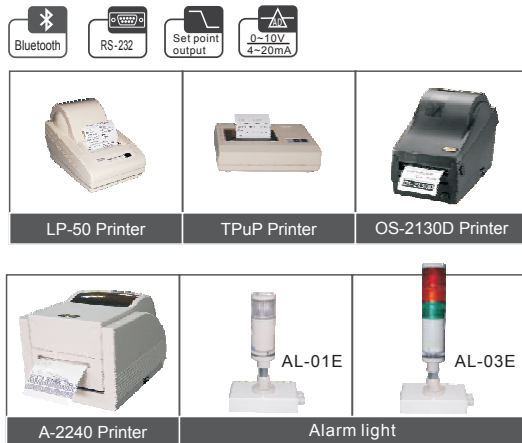

BWS Waterproof Platform Scales

Model Name	Platform Size	Capacity	Readability	Division	Approx. Weight	Approval
BWS-3236-15K	320mm x 360mm	15kg	2g	6,000d	15kg	CE
BWS-3236-30K	320mm x 360mm	30kg	5g	6,000d	15kg	CE
BWS-3236-60K	320mm x 360mm	60kg	10g	6,000d	15kg	CE
BWS-4050-30K	400mm x 500mm	30kg	5g	6,000d	21kg	CE
BWS-4050-60K	400mm x 500mm	60kg	10g	6,000d	21kg	CE
BWS-4050-150K	400mm x 500mm	150kg	20g	6,000d	21kg	CE
BWS-6060-60K	600mm x 600mm	60kg	10g	6,000d	27kg	CE
BWS-6060-150K	600mm x 600mm	150kg	20g	6,000d	27kg	CE
BWS-6060-300K	600mm x 600mm	300kg	50g	6,000d	27kg	CE
BWS-3024-6K-MR	300mm x 240mm	6kg/3kg	2g/1g	2 x 3,000e	9kg	CE, OIML
BWS-3236-15K-MR	320mm x 360mm	15kg/6kg	5g/2g	2 x 3,000e	15kg	CE, OIML
BWS-3236-30K-MR	320mm x 360mm	30kg/15kg	10g/5g	2 x 3,000e	15kg	CE, OIML
BWS-3236-60K-MR	320mm x 360mm	60kg/30kg	20g/10g	2 x 3,000e	15kg	CE, OIML
BWS-4050-60K-MR	400mm x 500mm	60kg/30kg	20g/10g	2 x 3,000e	21kg	CE, OIML
BWS-4050-150K-MR	400mm x 500mm	150kg/60kg	50g/20g	2 x 3,000e	21kg	CE, OIML
BWS-3236-15K-M	320mm x 360mm	15kg	5g	3,000e	15kg	CE, OIML
BWS-3236-30K-M	320mm x 360mm	30kg	10g	3,000e	15kg	CE, OIML
BWS-3236-60K-M	320mm x 360mm	60kg	20g	3,000e	15kg	CE, OIML
BWS-4050-30K-M	400mm x 500mm	30kg	10g	3,000e	21kg	CE, OIML
BWS-4050-60K-M	400mm x 500mm	60kg	20g	3,000e	21kg	CE, OIML
BWS-4050-150K-M	400mm x 500mm	150kg	50g	3,000e	21kg	CE, OIML
BWS-6060-60K-M	600mm x 600mm	60kg	20g	3,000e	27kg	CE, OIML
BWS-6060-150K-M	600mm x 600mm	150kg	50g	3,000e	27kg	CE, OIML
BWS-6060-300K-M	600mm x 600mm	300kg	100g	3,000e	27kg	CE, OIML

Options

Print formats